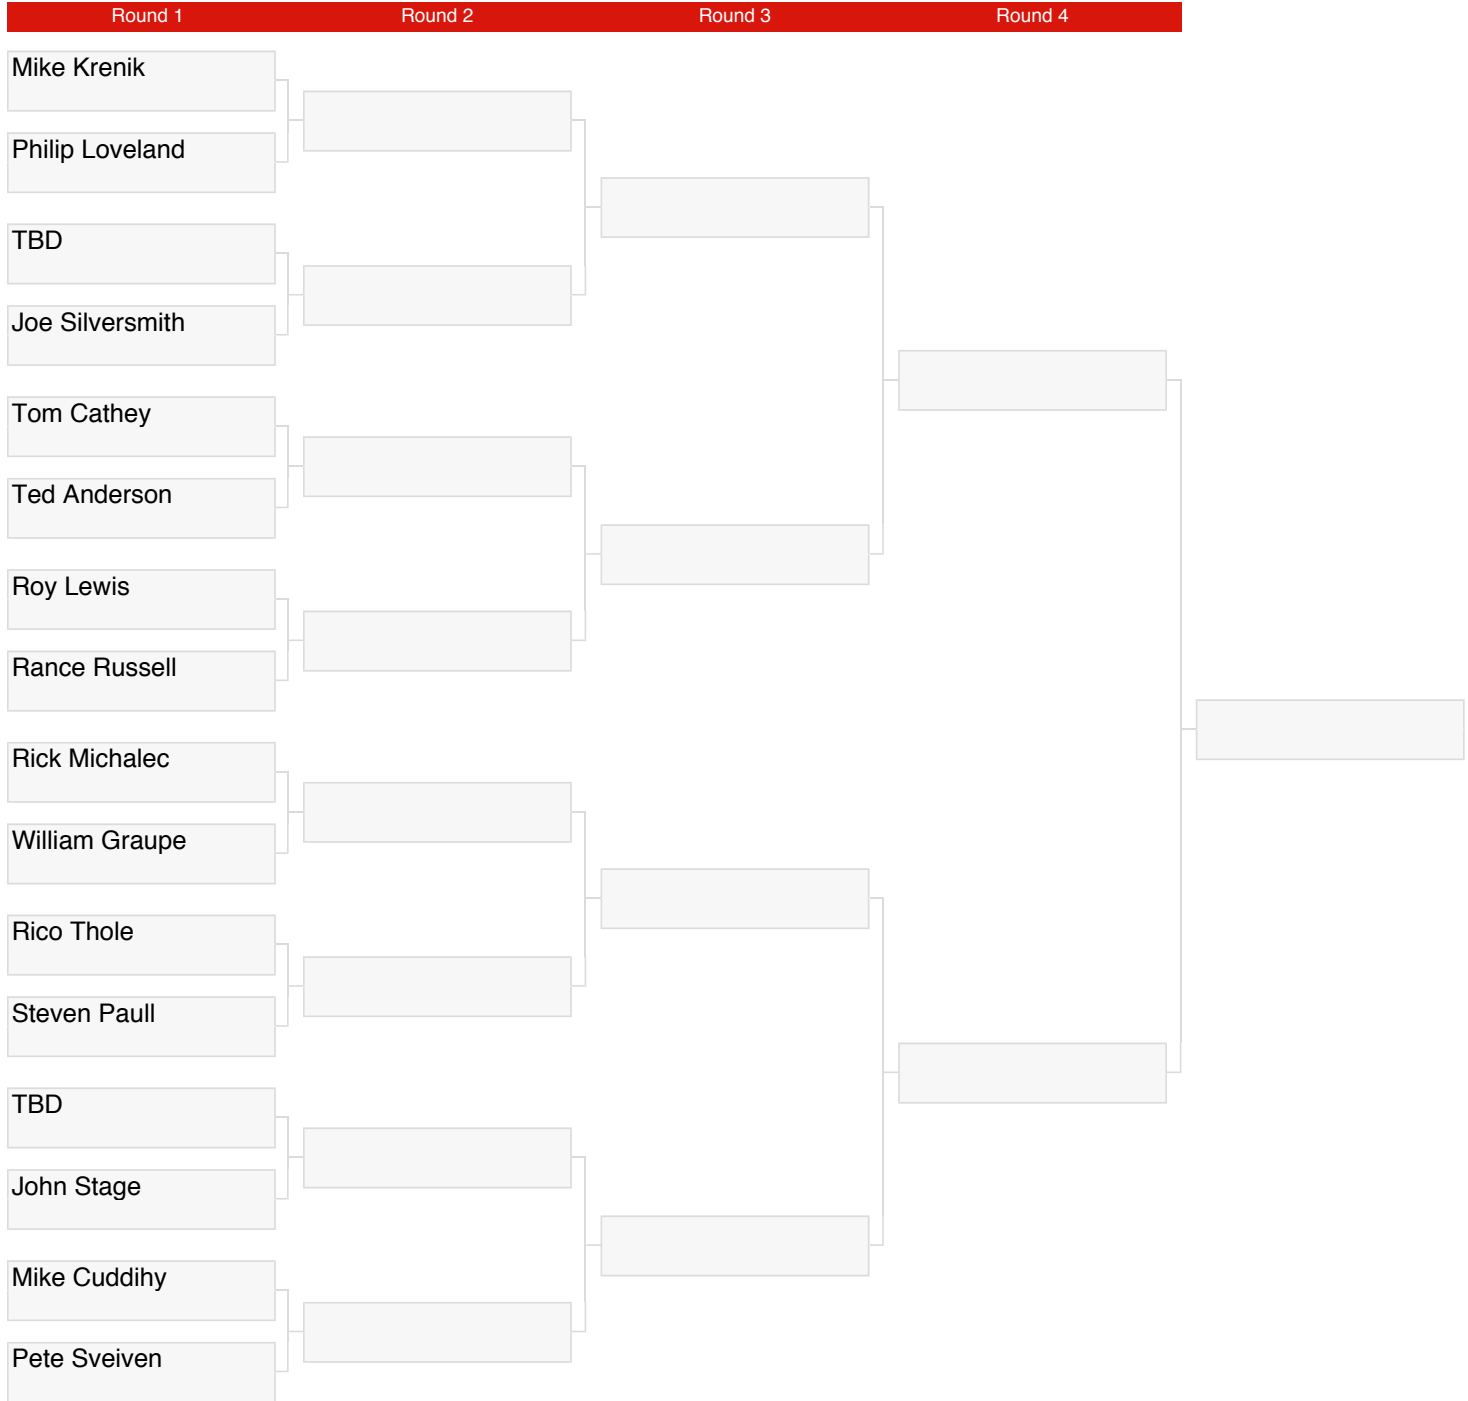

2019 Match Play Singles

ROUND DEADLINES: 6/30 - 7/28 - 9/2 - 9/29

PALMER FLIGHT

2019 Match Play Singles

ROUND DEADLINES: 6/30 - 7/28 - 9/2 - 9/29

NICKLAUS FLIGHT

2019 Match Play Singles

ROUND DEADLINES: 6/30 - 7/28 - 9/2 - 9/29

WATSON FLIGHT