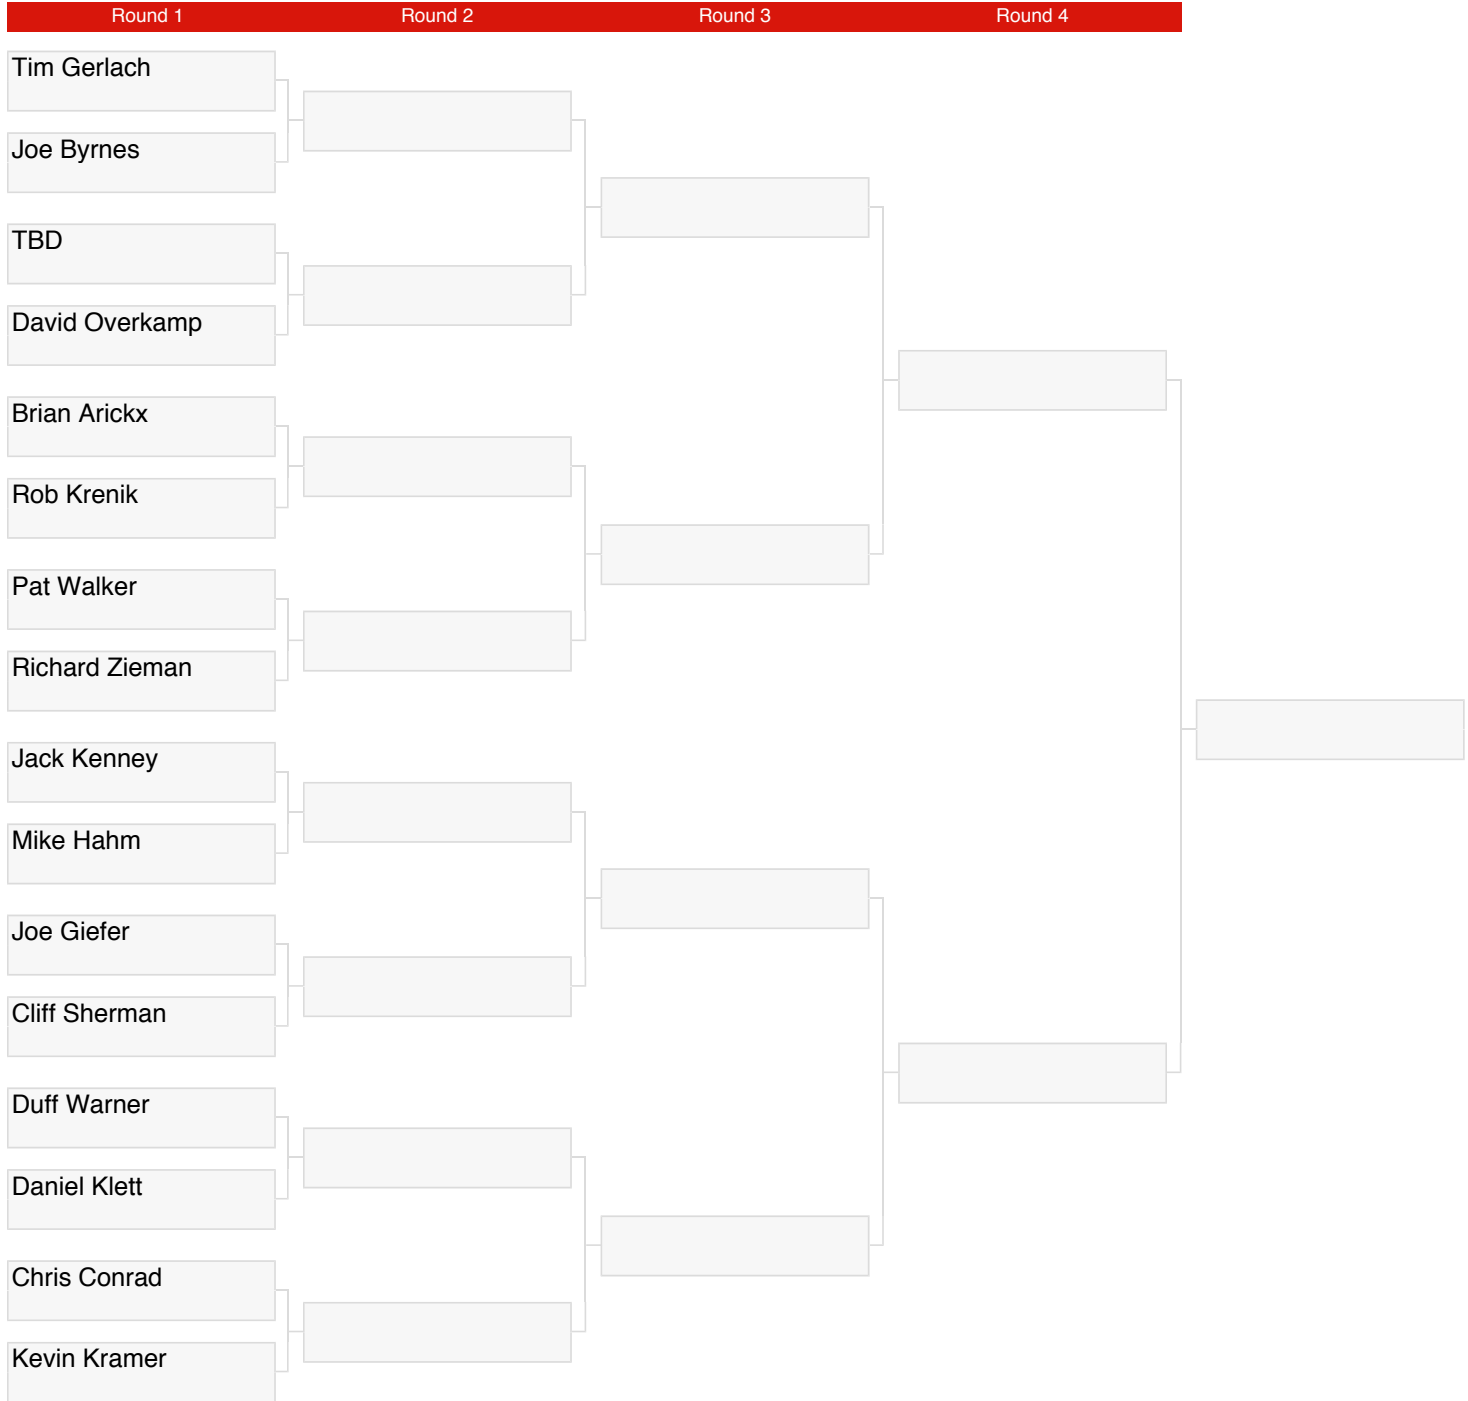

2019 Match Play Singles

ROUND DEADLINES: 6/30 - 7/28 - 9/2 - 9/29

PALMER FLIGHT

2019 Match Play Singles

ROUND DEADLINES: 6/30 - 7/28 - 9/2 - 9/29

NICKLAUS FLIGHT

2019 Match Play Singles

ROUND DEADLINES: 6/30 - 7/28 - 9/2 - 9/29

WATSON FLIGHT