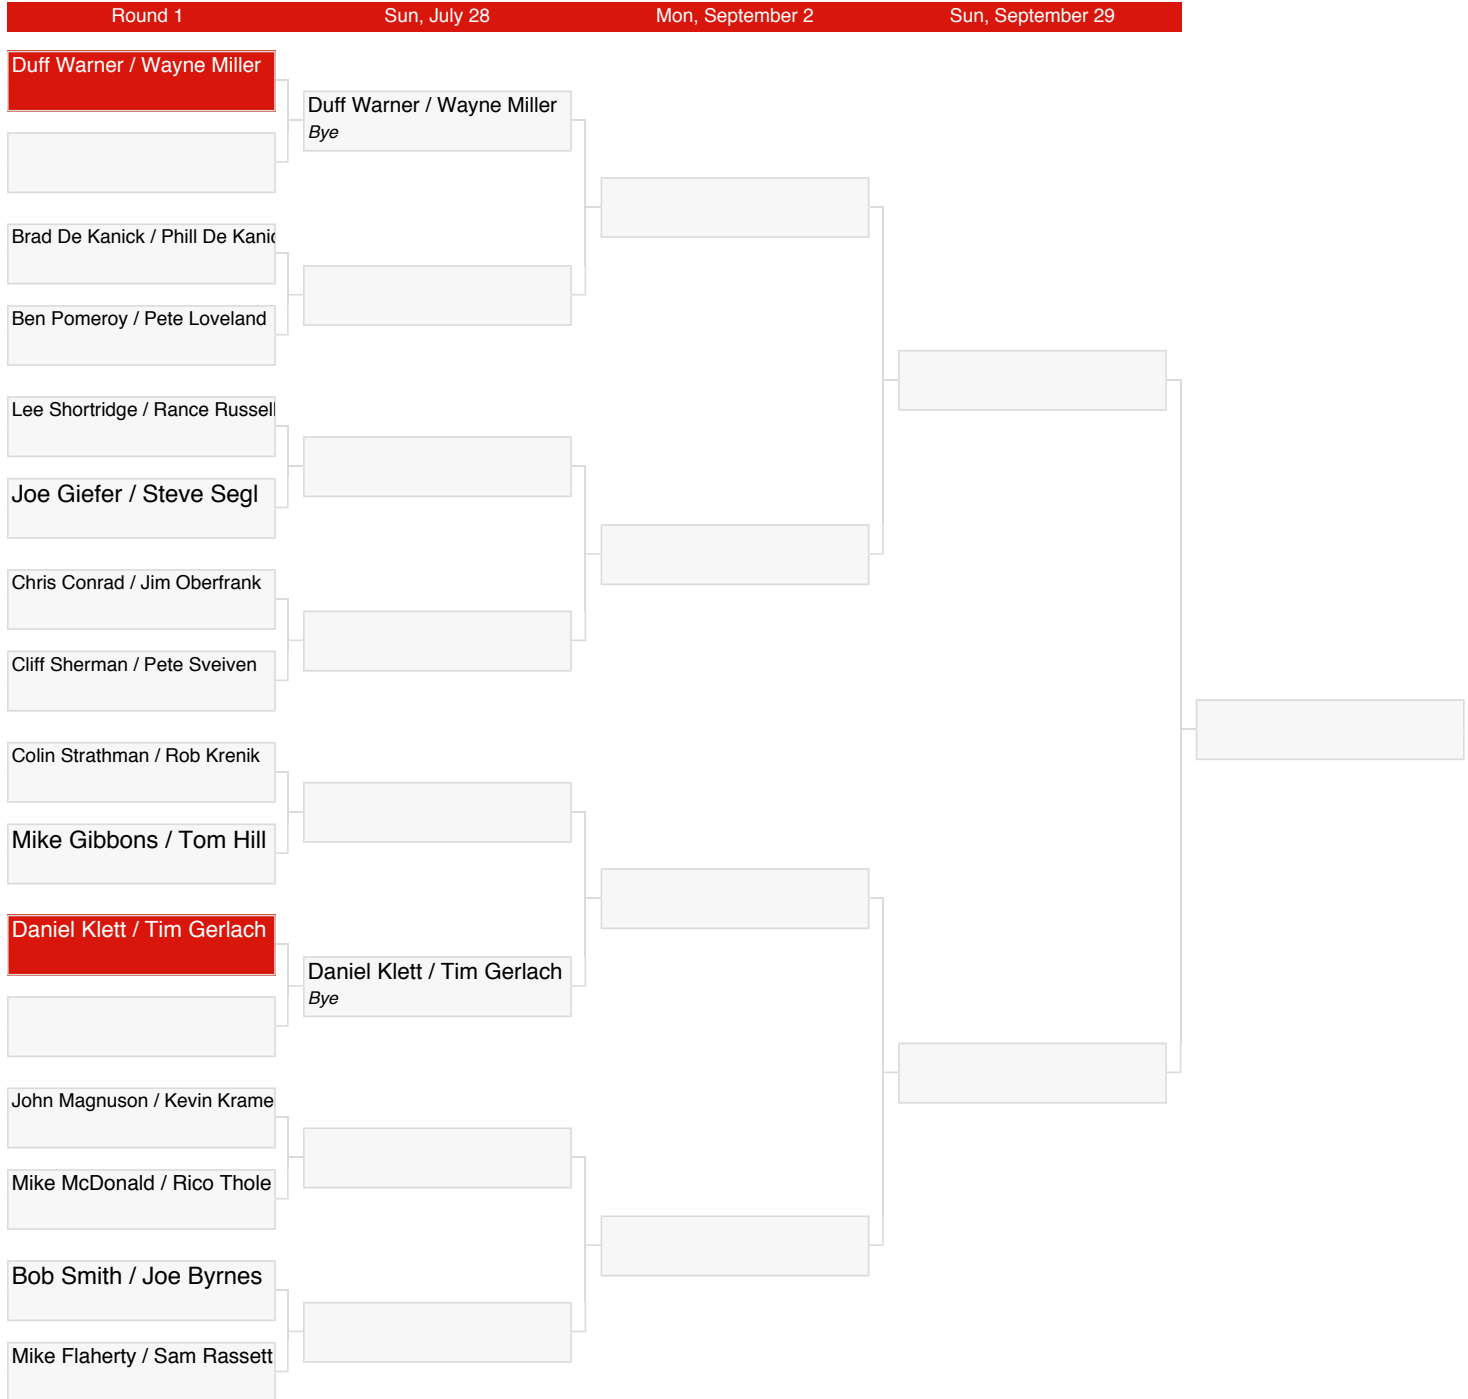

2019 Doubles Match Play

DOUBLES A

2019 Doubles Match Play

DOUBLES B